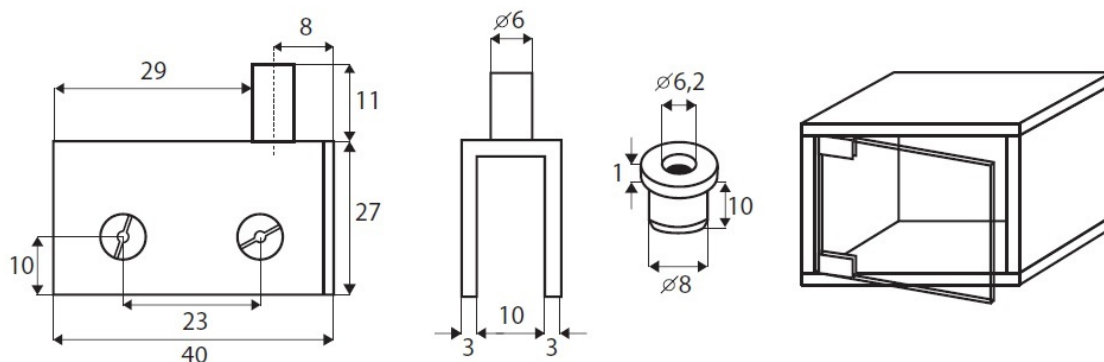

PRODUCT SHEET

Description:

Glass Pivot Hinge 40x27x3mm 4-8mm Glass, Brass Alu, W/PZD Screws, Max Door Weight Per Pair 8 Kg, Max Door Size, 500 x 800mm

Item number:

15.06.071-0

Units	Box	Carton	HS Code	Barcode
Pair	1	60	8302100090	 5704866054065